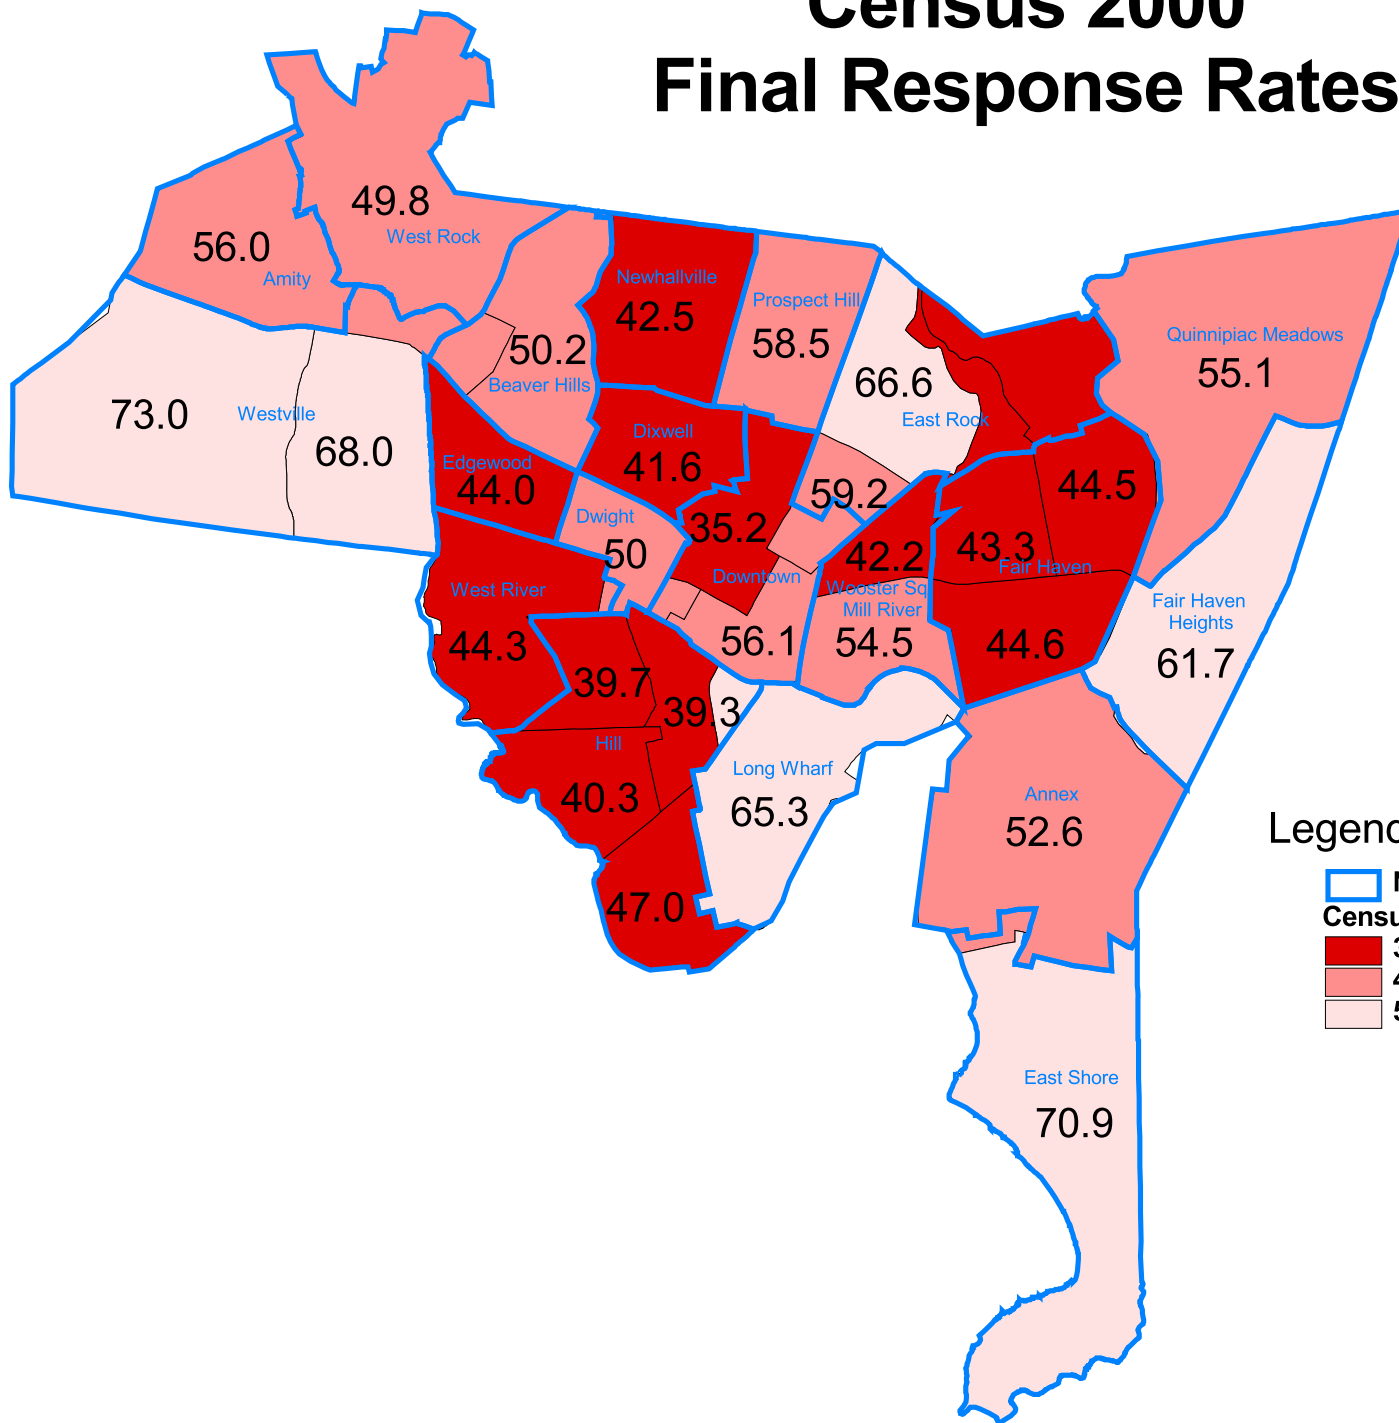

Census 2000 Final Response Rates

Legend

-  Neighborhood Boundary
- Census Tracts**
-  35.2 - 47%
-  47 - 59.2%
-  59.2 - 73%