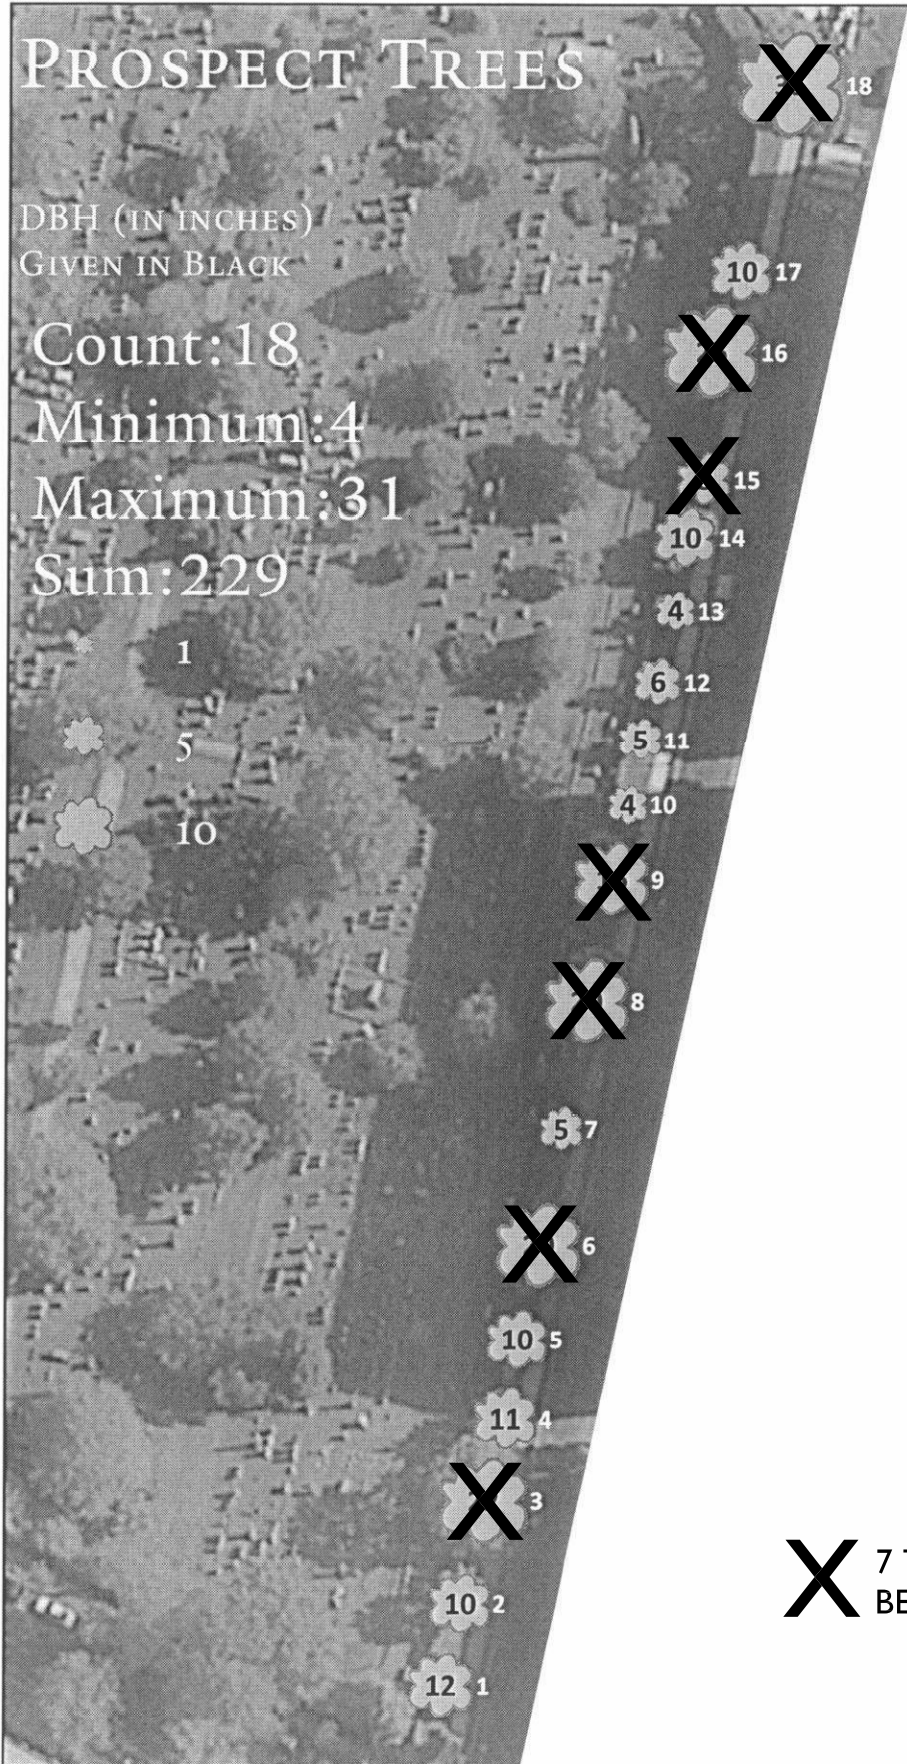

PROSPECT TREES

DBH (IN INCHES)
GIVEN IN BLACK

Count: 18

Minimum: 4

Maximum: 31

Sum: 229

X 7 TREES PROPOSED TO BE REMOVED

TOWERS | GOLDE
85 Willow Street
New Haven, Connecticut 06511
203 773 1153 Fax: 203 865 6411

PROSPECT ST. AT GROVE
STREET CEMETERY
TREES TO BE REMOVED

DATE: 9.20.12
SCALE: NA
PROJECT #: 1009-02