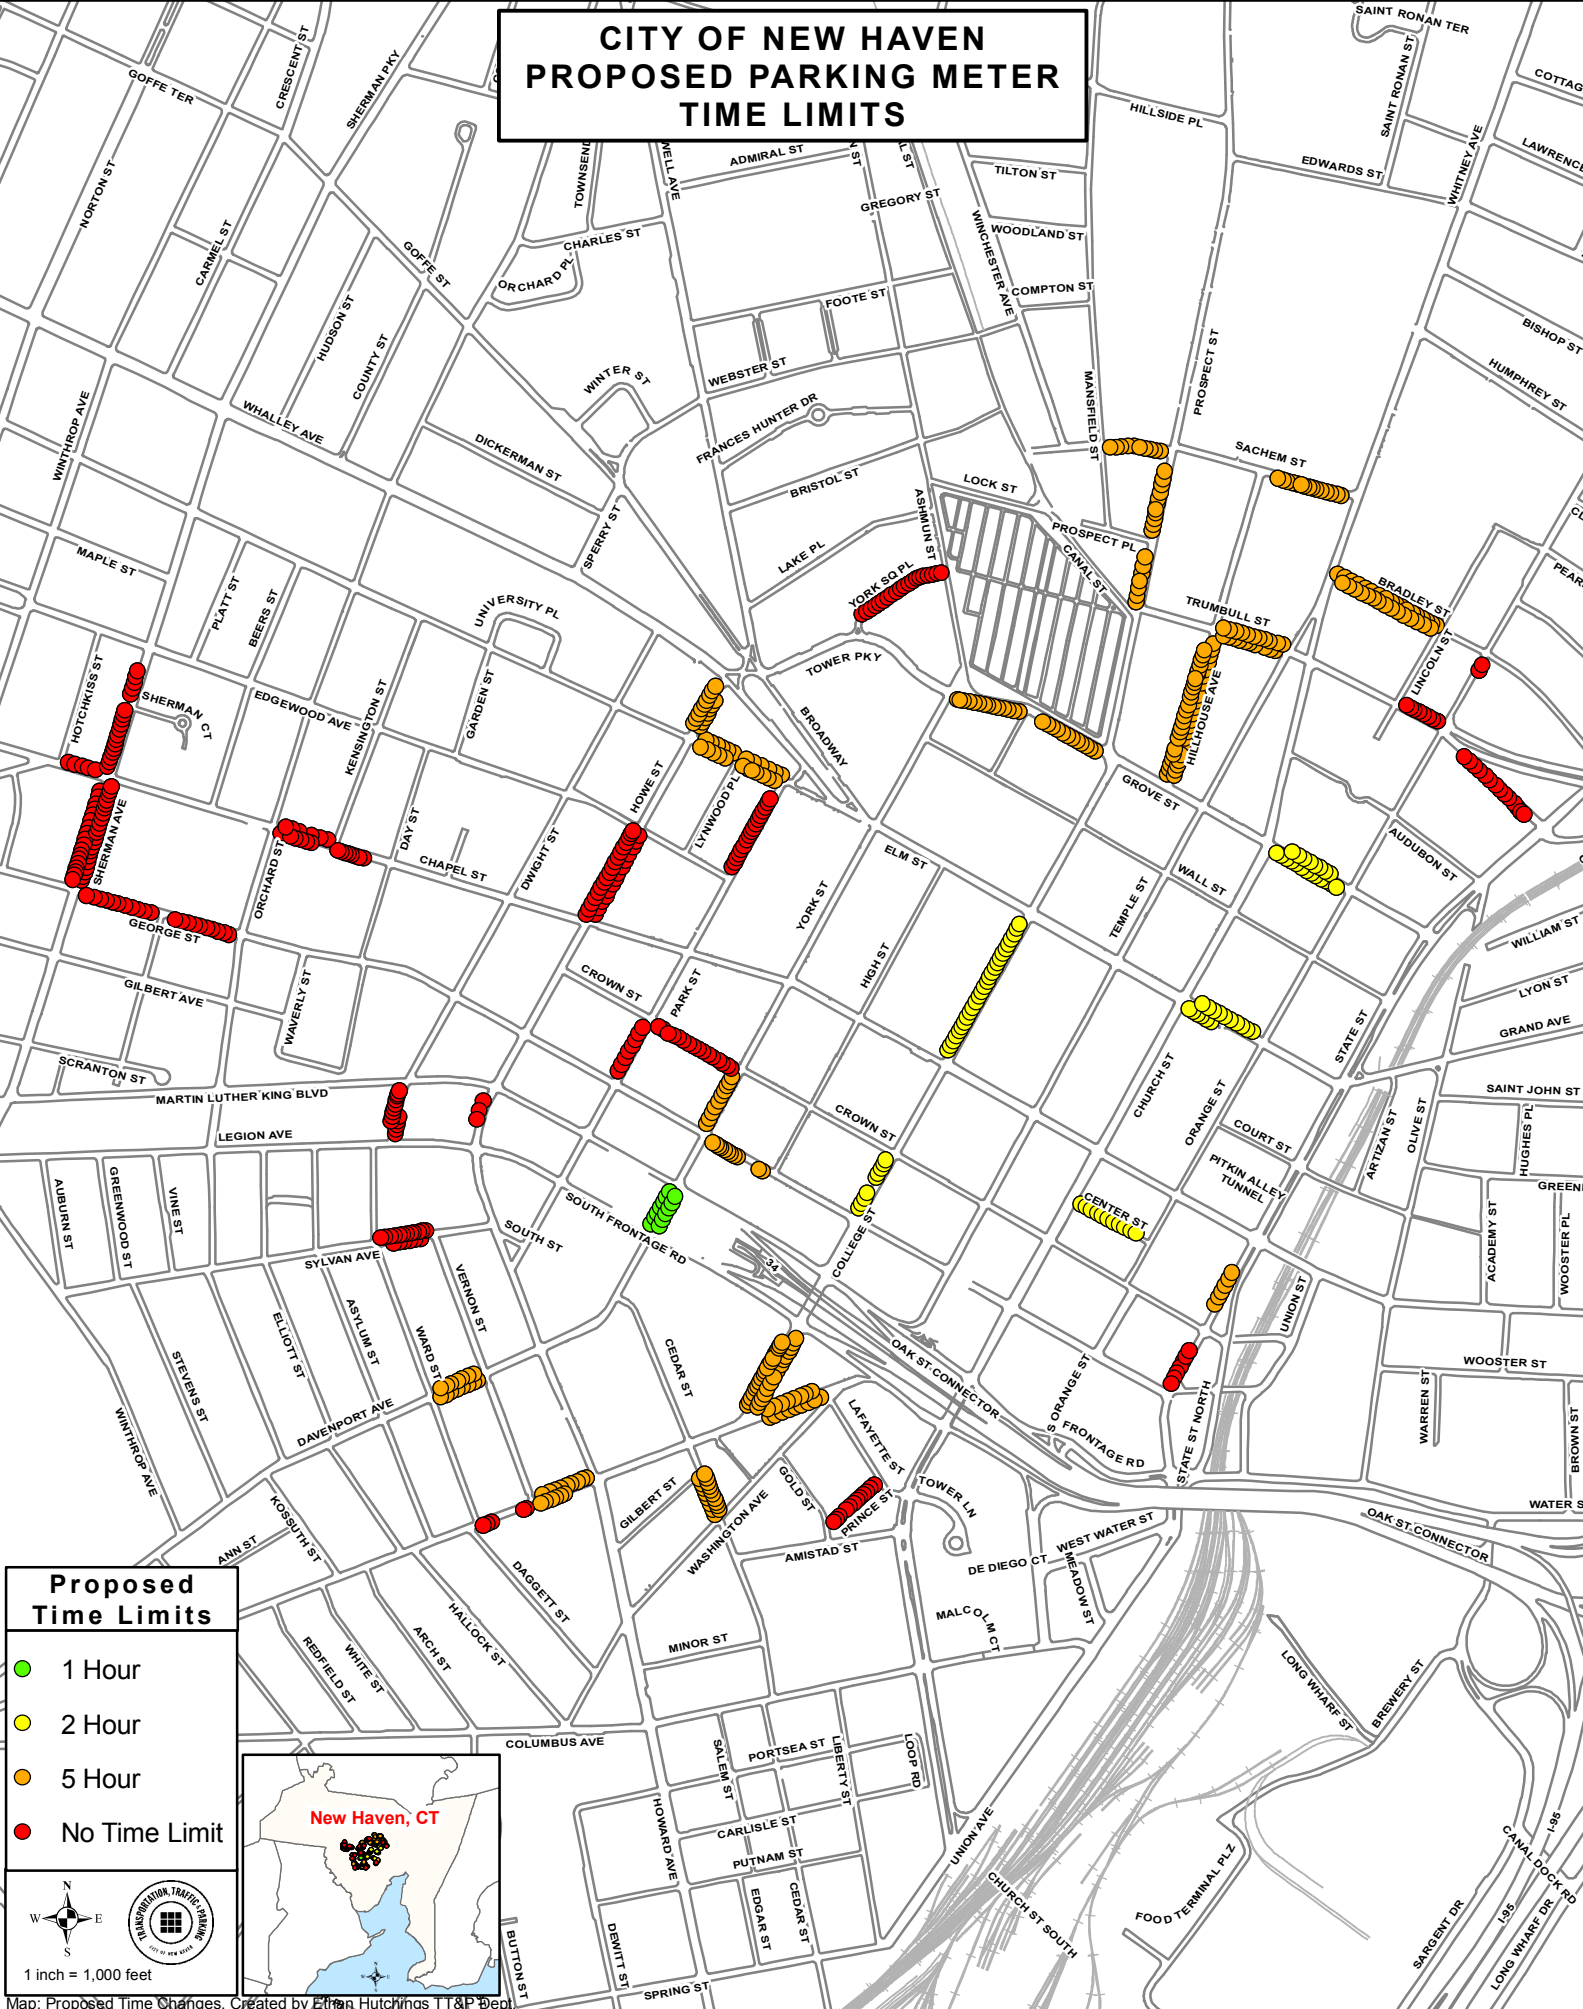

CITY OF NEW HAVEN PROPOSED PARKING METER TIME LIMITS

Proposed Time Limits

- 1 Hour
- 2 Hour
- 5 Hour
- No Time Limit

1 inch = 1,000 feet