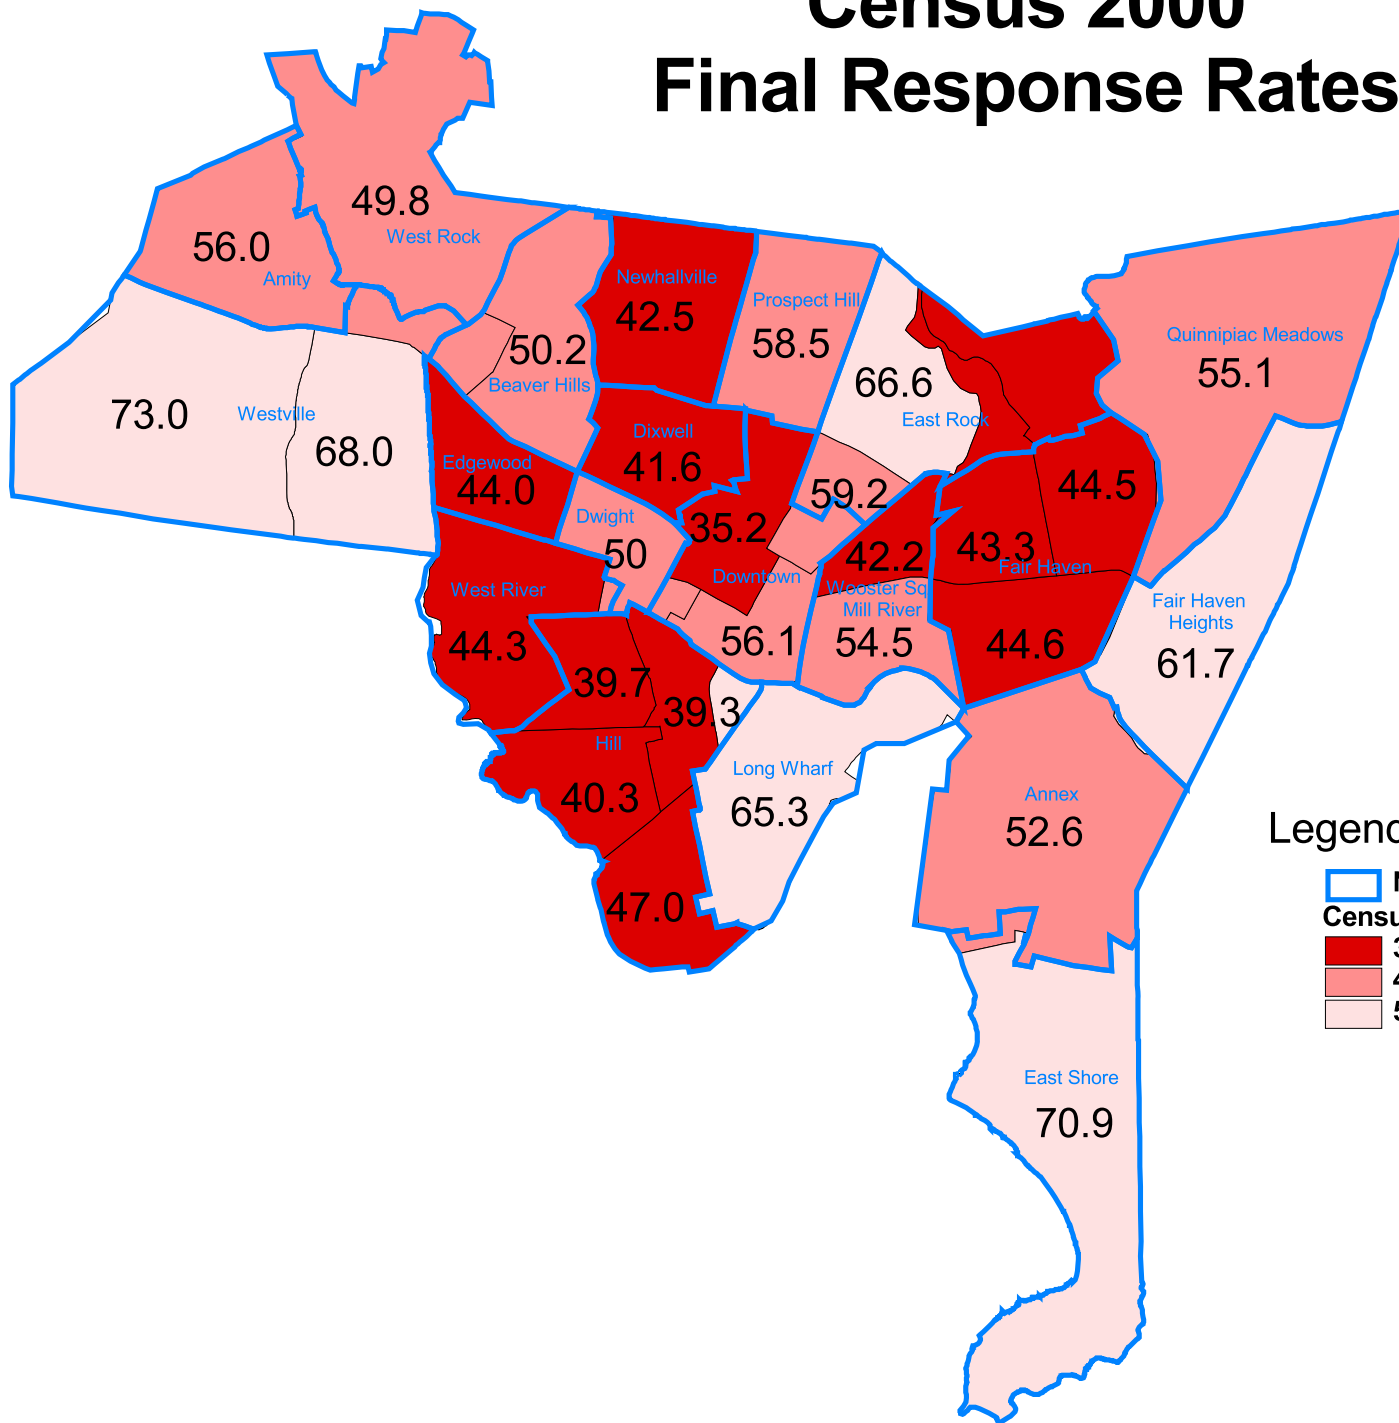

# Census 2000 Final Response Rates

## Legend

-  Neighborhood Boundary
- Census Tracts**
-  35.2 - 47%
-  47 - 59.2%
-  59.2 - 73%